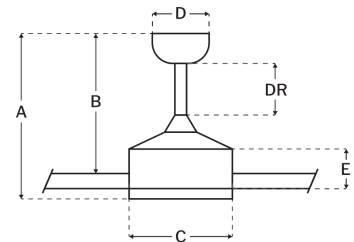

Ceiling Drop Dimensions

A: Total Height w/ 8" Downrod	19.54"
B: Blade to Ceiling Height	16.14"
C: Housing Width	5.98"
D: Canopy Width	5.85"
E: Housing Height	3.23"

Electrical/Lighting

Amps (High Speed):	0.24
Light Source Type:	LED
Number of Bulbs:	5
Bulbs Included:	Yes
Total Lighting Wattage:	20
Dimmable:	Yes
Delivered Lumens:	1598
CRI:	80
Color Temp:	3000K
Lens Type:	N/A
Lens Cover:	No
Uplight:	No
Control Type Included:	WIDC Handheld
Optional Controls:	No
WiFi Enabled:	Yes