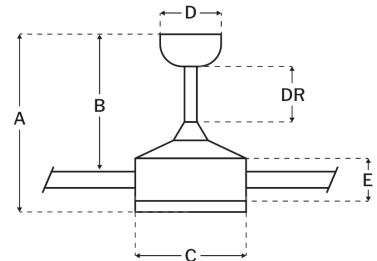

CRAFTMADE™

RSL52SBW5

Rosalie 52" Fan w/ Integrated Light Kit Satin Brass

UPC#647881273354

Additional Finishes

RSL52SBFB5

Measurements

| | |
|-----------------------|-------|
| Blade Sweep (in): | 52 |
| Downrod Length (in): | 6 |
| Height (in): | 13.39 |
| Canopy Width (in): | 5.91 |
| Product Weight (lbs): | 12.13 |
| Lead Wire (in): | 80 |
| Carton Length (in): | 26.38 |
| Carton Width (in): | 14.37 |
| Carton Height (in): | 9.45 |
| Carton Cube: | 2.07 |
| Carton Weight (lbs): | 18.14 |

Motor

| | |
|------------------------|------------------------|
| Motor Material: | Silicon Steel |
| Motor Technology: | DC |
| Motor Size (mm): | 106x12 |
| Mounting Options: | Flat or Angled Ceiling |
| Motor Type: | 6-Speed Reversible |
| Indoor/Outdoor Rating: | Indoor |

Blades

| | |
|--------------------------|-------|
| Number of Blades: | 5 |
| Blades Included: | Yes |
| Blade Finish: | White |
| Optional Blade Finishes: | No |
| Blade Material: | ABS |
| Blade Sweep: | 52" |
| Blade Pitch: | 12 |

Warranty

Limited Lifetime Warranty

Ceiling Drop Dimensions

| | |
|-------------------------------|--------|
| A: Total Height w/ 6" Downrod | 13.39" |
| B: Blade to Ceiling Height | 10.28" |
| C: Housing Width | 7.09" |
| D: Canopy Width | 5.91" |
| E: Housing Height | 3.54" |