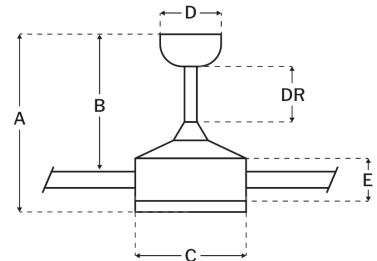

CRAFTMADE™

RSL52SBFB5

Rosalie 52" Fan w/ Integrated Light Kit Satin Brass

UPC#647881273361

Additional Finishes

RSL52SBW5

Measurements

Blade Sweep (in):	52
Downrod Length (in):	6
Height (in):	13.39
Canopy Width (in):	5.91
Product Weight (lbs):	12.13
Lead Wire (in):	80
Carton Length (in):	26.38
Carton Width (in):	14.37
Carton Height (in):	9.45
Carton Cube:	2.07
Carton Weight (lbs):	18.14

Motor

Motor Material:	Silicon Steel
Motor Technology:	DC
Motor Size (mm):	106x12
Mounting Options:	Flat or Angled Ceiling
Motor Type:	6-Speed Reversible
Indoor/Outdoor Rating:	Indoor

Blades

Number of Blades:	5
Blades Included:	Yes
Blade Finish:	Flat Black
Optional Blade Finishes:	No
Blade Material:	ABS
Blade Sweep:	52"
Blade Pitch:	12

Warranty

Limited Lifetime Warranty

Ceiling Drop Dimensions

A: Total Height w/ 6" Downrod	13.39"
B: Blade to Ceiling Height	10.28"
C: Housing Width	7.09"
D: Canopy Width	5.91"
E: Housing Height	3.54"

Electrical/Lighting