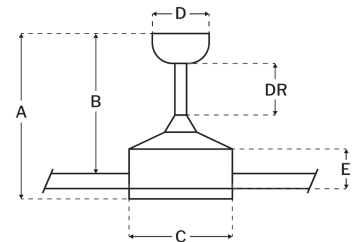

CRAFTMADE™

RSH84W8

Rush 84" Fan With Optional Light Kit White

UPC#647881250478

Additional Finishes

RSH84FB8
RSH84PN8

Measurements

Blade Sweep (in):	84
Downrod Length (in):	6
Height (in):	15.04
Canopy Width (in):	5.87
Product Weight (lbs):	32.85
Lead Wire (in):	80
Carton Length (in):	39.76
Carton Width (in):	12.2
Carton Height (in):	11.61
Carton Cube:	3.14
Carton Weight (lbs):	37.26

Motor

Motor Material:	Silicon Steel
Motor Technology:	DC
Motor Size (mm):	168x30
Mounting Options:	Downrod Only*
Motor Type:	6-Speed Reversible
Indoor/Outdoor Rating:	Wet

Blades

Number of Blades:	8
Blades Included:	Yes
Blade Finish:	White
Optional Blade Finishes:	No
Blade Material:	Aluminum
Blade Sweep:	84"
Blade Pitch:	3.5

Warranty

Limited Lifetime Warranty

Ceiling Drop Dimensions

A: Total Height w/ 6" Downrod	15.04"
B: Blade to Ceiling Height	12.01"
C: Housing Width	9.53"
D: Canopy Width	5.87"
E: Housing Height	5.71"

Electrical/Lighting