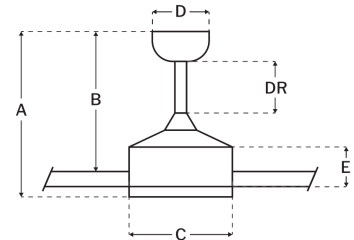

CRAFTMADE™

RSH72W8

Rush 72" Fan With Optional Light Kit White

UPC#647881250461

Additional Finishes

RSH72FB8
RSH72PN8

Measurements

Blade Sweep (in):	72
Downrod Length (in):	6
Height (in):	15.04
Canopy Width (in):	5.87
Product Weight (lbs):	31.53
Lead Wire (in):	80
Carton Length (in):	33.78
Carton Width (in):	12.05
Carton Height (in):	11.34
Carton Cube:	2.67
Carton Weight (lbs):	35.27

Motor

Motor Material:	Silicon Steel
Motor Technology:	DC
Motor Size (mm):	168x25
Mounting Options:	Downrod Only*
Motor Type:	6-Speed Reversible
Indoor/Outdoor Rating:	Wet

Blades

Number of Blades:	8
Blades Included:	Yes
Blade Finish:	White
Optional Blade Finishes:	No
Blade Material:	Aluminum
Blade Sweep:	72"
Blade Pitch:	3.5

Warranty

Limited Lifetime Warranty

Ceiling Drop Dimensions

A: Total Height w/ 6" Downrod	15.04"
B: Blade to Ceiling Height	12.01"
C: Housing Width	9.53"
D: Canopy Width	5.87"
E: Housing Height	5.71"

Electrical/Lighting