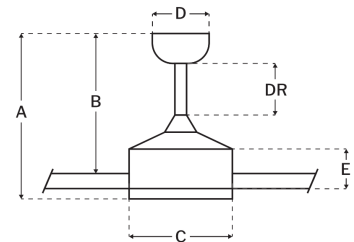

### Measurements

Blade Sweep (in):	72
Downrod Length (in):	6
Height (in):	15.04
Canopy Width (in):	5.87
Product Weight (lbs):	31.53
Lead Wire (in):	80
Carton Length (in):	33.78
Carton Width (in):	12.05
Carton Height (in):	11.34
Carton Cube:	2.67
Carton Weight (lbs):	35.27

### Motor

Motor Material:	Silicon Steel
Motor Technology:	DC
Motor Size (mm):	168x25
Mounting Options:	Downrod Only*
Motor Type:	6-Speed Reversible
Indoor/Outdoor Rating:	Wet