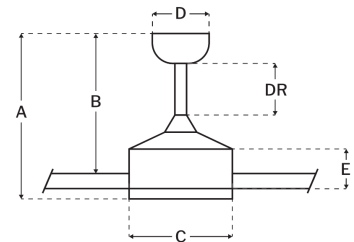

### Measurements

Blade Sweep (in):	65
Downrod Length (in):	6
Height (in):	15.04
Canopy Width (in):	5.87
Product Weight (lbs):	30.53
Lead Wire (in):	80
Carton Length (in):	29.84
Carton Width (in):	12.05
Carton Height (in):	11.34
Carton Cube:	2.35
Carton Weight (lbs):	33.73

### Motor

Motor Material:	Silicon Steel
Motor Technology:	DC
Motor Size (mm):	168x25
Mounting Options:	Downrod Only*
Motor Type:	6-Speed Reversible
Indoor/Outdoor Rating:	Wet