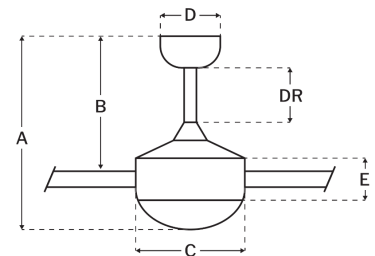

Measurements

Blade Sweep (in):	52
Downrod Length (in):	8
Height (in):	23.01
Canopy Width (in):	5.91
Product Weight (lbs):	15.43
Lead Wire (in):	80
Carton Length (in):	25.51
Carton Width (in):	12.83
Carton Height (in):	12.12
Carton Cube:	2.3
Carton Weight (lbs):	17.99

Energy Guide

Airflow at High Speed:	5937
Energy Guide Airflow:	3879
Energy Guide Watts:	19
Efficiency (CFM/Watt):	204
Est. Yearly Energy Cost:	$5
Certifications:	cULus
Title 20:	No
Title 24 (JA8):	No
Safety Cable:	Yes

Motor

Motor Material:	Silicon Steel
Motor Technology:	DC
Motor Size (mm):	123x15
Mounting Options:	Flat or Angled Ceiling
Motor Type:	6-Speed Reversible
Indoor/Outdoor Rating:	Indoor

Blades

Number of Blades:	5
Blades Included:	Yes
Blade Finish:	Greywood
Optional Blade Finishes:	No
Blade Material:	Plywood
Blade Sweep:	52"
Blade Pitch:	11.7

Warranty

Limited Lifetime Warranty

Ceiling Drop Dimensions

A: Total Height w/ 8" Downrod	23.01"
B: Blade to Ceiling Height	12.26"
C: Housing Width	8.27"
D: Canopy Width	5.91"
E: Housing Height	2.36"

Electrical/Lighting

Amps (High Speed):	0.43
Light Source Type:	LED
Number of Bulbs:	3
Bulbs Included:	Yes
Total Lighting Wattage:	12
Dimmable:	Yes
Delivered Lumens:	862
CRI:	80
Color Temp:	3000K
Lens Type:	N/A
Lens Cover:	N/A
Uplight:	No
Control Type Included:	WIDC Handheld
Optional Controls:	No
WiFi Enabled:	Yes