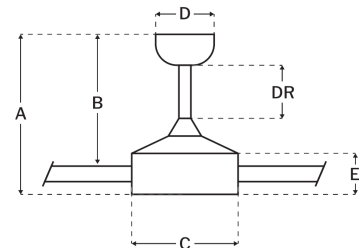

CRAFTMADE™

RIC60SB4

Ricasso 60" Fan With Optional Light Kit Satin Brass

UPC#647881238964

Additional Finishes

Measurements

Blade Sweep (in):	60
Downrod Length (in):	6
Height (in):	16.62
Canopy Width (in):	5.51
Product Weight (lbs):	20.19
Lead Wire (in):	80
Carton Length (in):	28.66
Carton Width (in):	10.08
Carton Height (in):	13.7
Carton Cube:	2.29
Carton Weight (lbs):	22.4

Motor

Motor Material:	Silicon Steel
Motor Technology:	DC
Motor Size (mm):	125x30
Mounting Options:	Flat or Angled Ceiling
Motor Type:	6-Speed Reversible
Indoor/Outdoor Rating:	Indoor

Blades

Number of Blades:	4
Blades Included:	Yes
Blade Finish:	Driftwood
Optional Blade Finishes:	No
Blade Material:	Solid wood
Blade Sweep:	60"
Blade Pitch:	16

Warranty

Limited Lifetime Warranty

Ceiling Drop Dimensions

A: Total Height w/ 6" Downrod	16.62"
B: Blade to Ceiling Height	15.69"
C: Housing Width	8.23"
D: Canopy Width	5.51"
E: Housing Height	12.83"

Electrical/Lighting