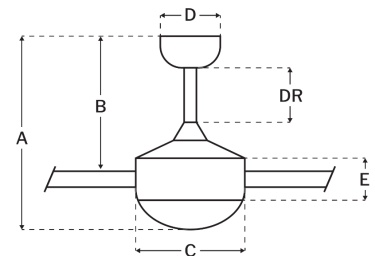

CRAFTMADE™

RGD52FBSB6

Rugged 52" Fan With Integrated Light Kit Flat Black/Satin Brass

UPC#647881228019

Additional Finishes

RGD52FBPN6

Measurements

Blade Sweep (in):	52
Downrod Length (in):	6
Height (in):	19.7
Canopy Width (in):	5.87
Product Weight (lbs):	19.18
Lead Wire (in):	80
Carton Length (in):	24.21
Carton Width (in):	14.37
Carton Height (in):	8.66
Carton Cube:	1.74
Carton Weight (lbs):	21.83

Motor

Motor Material:	Silicon Steel
Motor Technology:	AC
Motor Size (mm):	153x17
Mounting Options:	Flat or Angled Ceiling
Motor Type:	3-Speed Reversible
Indoor/Outdoor Rating:	Damp

Blades

Number of Blades:	6
Blades Included:	Yes
Blade Finish:	Flat Black/Driftwood
Optional Blade Finishes:	No
Blade Material:	Plywood
Blade Sweep:	52"
Blade Pitch:	11

Warranty

Limited Lifetime Warranty

Ceiling Drop Dimensions

A: Total Height w/ 6" Downrod	19.7"
B: Blade to Ceiling Height	12.4"
C: Housing Width	8.27"
D: Canopy Width	5.87"
E: Housing Height	4.25"

Electrical/Lighting