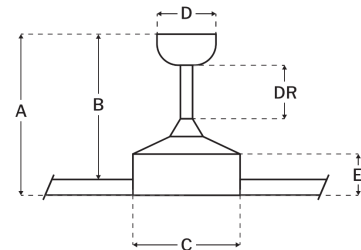

### Measurements

Blade Sweep (in):	52
Downrod Length (in):	6
Height (in):	12.99
Canopy Width (in):	5.75
Product Weight (lbs):	9.48
Lead Wire (in):	80
Carton Length (in):	32.48
Carton Width (in):	11.61
Carton Height (in):	11.81
Carton Cube:	2.58
Carton Weight (lbs):	14.4