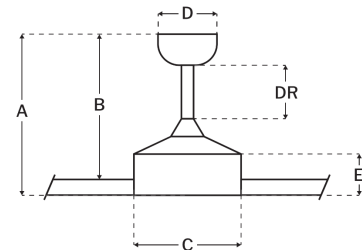

Additional Finishes

RFK52W3

Measurements

Blade Sweep (in):	52
Downrod Length (in):	6
Height (in):	12.99
Canopy Width (in):	5.75
Product Weight (lbs):	9.48
Lead Wire (in):	80
Carton Length (in):	32.48
Carton Width (in):	11.61
Carton Height (in):	11.81
Carton Cube:	2.58
Carton Weight (lbs):	14.4

Motor

Motor Material:	Silicon Steel
Motor Technology:	DC
Motor Size (mm):	123x15
Mounting Options:	Flat or Angled Ceiling
Motor Type:	6-Speed Reversible
Indoor/Outdoor Rating:	Damp

Blades

Number of Blades:	3
Blades Included:	Yes
Blade Finish:	Flat Black
Optional Blade Finishes:	No
Blade Material:	ABS
Blade Sweep:	52"
Blade Pitch:	15

Warranty

Limited Lifetime Warranty

Ceiling Drop Dimensions

A: Total Height w/ 6" Downrod	12.99"
B: Blade to Ceiling Height	11.22"
C: Housing Width	5.84"
D: Canopy Width	5.75"
E: Housing Height	1"

Electrical/Lighting