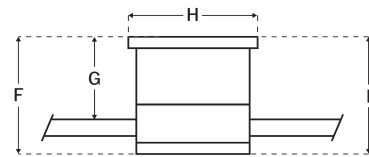

Measurements

Blade Sweep (in):	52
Height (in):	10.97
Product Weight (lbs):	16.98
Lead Wire (in):	12
Carton Length (in):	24.72
Carton Width (in):	12.44
Carton Height (in):	11.34
Carton Cube:	2.02
Carton Weight (lbs):	19.62

Energy Guide

Airflow at High Speed:	4568
Energy Guide Airflow:	3386
Energy Guide Watts:	42
Efficiency (CFM/Watt):	80
Est. Yearly Energy Cost:	$12
Certifications:	cULus
Title 20:	No
Title 24 (JA8):	Yes
Safety Cable:	Yes

Motor

Motor Material:	Silicon Steel
Motor Technology:	AC
Motor Size (mm):	172x17
Mounting Options:	Flush Mount
Motor Type:	3-Speed Reversible
Indoor/Outdoor Rating:	Indoor

Blades

Number of Blades:	4
Blades Included:	Yes
Blade Finish:	Flat Black
Optional Blade Finishes:	No
Blade Material:	Plywood
Blade Sweep:	52"
Blade Pitch:	14

Warranty

Limited Lifetime Warranty

Ceiling Drop Dimensions

F: Overall Height	10.97"
G: Blade to Ceiling Height	7.19"
H: Housing Width	9.06"
I: Housing Height	10.97"

Electrical/Lighting

Amps (High Speed):	0.53
Light Source Type:	Integrated LED
Number of Bulbs:	1
Bulbs Included:	Yes
Total Lighting Wattage:	20
Dimmable:	Yes
Delivered Lumens:	1214
CRI:	90
Color Temp:	3000K
Lens Type:	Frost White Glass
Lens Cover:	No
Uplight:	No
Control Type Included:	UCI-2000-2
Optional Controls:	Available
WiFi Enabled:	No