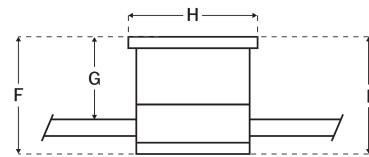

Blade Sweep (in):	52
Height (in):	10.97
Product Weight (lbs):	16.98
Lead Wire (in):	12
Carton Length (in):	24.72
Carton Width (in):	12.44
Carton Height (in):	11.34
Carton Cube:	2.02
Carton Weight (lbs):	19.62

Motor

Motor Material:	Silicon Steel
Motor Technology:	AC
Motor Size (mm):	172x17
Mounting Options:	Flush Mount
Motor Type:	3-Speed Reversible
Indoor/Outdoor Rating:	Indoor

Blades

Number of Blades:	4
Blades Included:	Yes
Blade Finish:	Driftwood
Optional Blade Finishes:	No
Blade Material:	Plywood
Blade Sweep:	52"
Blade Pitch:	14

Warranty

Limited Lifetime Warranty

Ceiling Drop Dimensions

F: Overall Height	10.97"
G: Blade to Ceiling Height	7.19"
H: Housing Width	9.06"
I: Housing Height	10.97"

Electrical/Lighting

Amps (High Speed):	0.53
Light Source Type:	Integrated LED
Number of Bulbs:	1
Bulbs Included:	Yes
Total Lighting Wattage:	20
Dimmable:	Yes
Delivered Lumens:	1214
CRI:	90
Color Temp:	3000K
Lens Type:	Frost White Glass
Lens Cover:	No
Uplight:	No
Control Type Included:	UCI-2000-2
Optional Controls:	Available
WiFi Enabled:	No