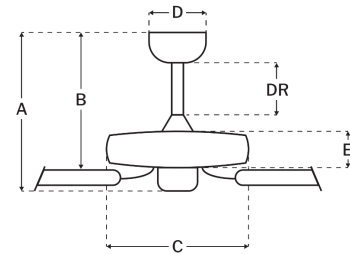

CRAFTMADE™

RET52FB5

Retreat 52" Fan
Flat Black

UPC#647881211028

Additional Finishes

RET52BR5

Measurements

Blade Sweep (in):	52
Downrod Length (in):	6
Height (in):	12.7
Canopy Width (in):	5.83
Product Weight (lbs):	22.71
Lead Wire (in):	80
Carton Length (in):	23.54
Carton Width (in):	13.23
Carton Height (in):	10.55
Carton Cube:	1.9
Carton Weight (lbs):	24.91

Motor

Motor Material:	Silicon Steel
Motor Technology:	AC
Motor Size (mm):	188x22
Mounting Options:	Flat or Angled Ceiling
Motor Type:	3-Speed Reversible
Indoor/Outdoor Rating:	Wet

Blades

Number of Blades:	5
Blades Included:	Yes
Blade Finish:	Woven Driftwood
Optional Blade Finishes:	No
Blade Material:	ABS
Blade Sweep:	52"
Blade Pitch:	13

Warranty

Limited Lifetime Warranty

Ceiling Drop Dimensions

A: Total Height w/ 6" Downrod	12.7"
B: Blade to Ceiling Height	10"
C: Housing Width	11.5"
D: Canopy Width	5.83"
E: Housing Height	3.94"

Electrical/Lighting