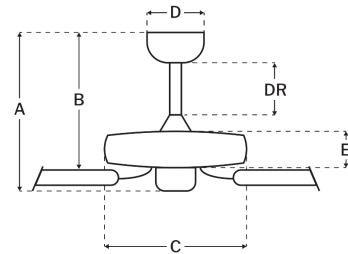

### Measurements

Blade Sweep (in):	52
Downrod Length (in):	6
Height (in):	12.7
Canopy Width (in):	5.83
Product Weight (lbs):	22.71
Lead Wire (in):	80
Carton Length (in):	23.54
Carton Width (in):	13.23
Carton Height (in):	10.55
Carton Cube:	1.9
Carton Weight (lbs):	24.91

### Motor

Motor Material:	Silicon Steel
Motor Technology:	AC
Motor Size (mm):	188x22
Mounting Options:	Flat or Angled Ceiling
Motor Type:	3-Speed Reversible
Indoor/Outdoor Rating:	Wet