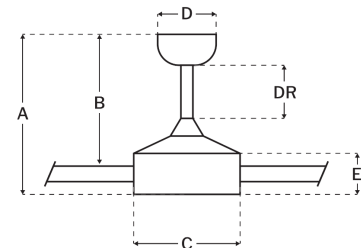

Blade Sweep (in):	52
Downrod Length (in):	6
Height (in):	12.32
Canopy Width (in):	5.91
Product Weight (lbs):	8.91
Lead Wire (in):	76
Carton Length (in):	9.06
Carton Width (in):	9.06
Carton Height (in):	25.51
Carton Cube:	1.21
Carton Weight (lbs):	10.63

Motor

Motor Material:	Silicon Steel
Motor Technology:	DC
Motor Size (mm):	120x20
Mounting Options:	Flat or Angled Ceiling
Motor Type:	6-Speed Reversible
Indoor/Outdoor Rating:	Damp

Blades

Number of Blades:	3
Blades Included:	Yes
Blade Finish:	White
Optional Blade Finishes:	No
Blade Material:	Plywood
Blade Sweep:	52"
Blade Pitch:	12

Warranty

Limited Lifetime Warranty

Ceiling Drop Dimensions

A: Total Height w/ 6" Downrod	12.32"
B: Blade to Ceiling Height	10.75"
C: Housing Width	6.89"
D: Canopy Width	5.91"
E: Housing Height	3.94"

Electrical/Lighting