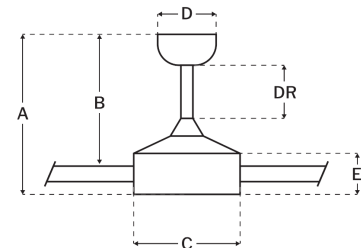

CRAFTMADE™

PRV52FB3

Provision Indoor/Outdoor (Damp) 52" Fan Flat Black

UPC#647881221584

Additional Finishes

PRV52BNK3
PRV52MWW3

Measurements

Blade Sweep (in):	52
Downrod Length (in):	6
Height (in):	12.32
Canopy Width (in):	5.91
Product Weight (lbs):	8.91
Lead Wire (in):	76
Carton Length (in):	9.06
Carton Width (in):	9.06
Carton Height (in):	25.51
Carton Cube:	1.21
Carton Weight (lbs):	10.63

Motor

Motor Material:	Silicon Steel
Motor Technology:	DC
Motor Size (mm):	120x20
Mounting Options:	Flat or Angled Ceiling
Motor Type:	6-Speed Reversible
Indoor/Outdoor Rating:	Damp

Blades

Number of Blades:	3
Blades Included:	Yes
Blade Finish:	Flat Black
Optional Blade Finishes:	No
Blade Material:	Plywood
Blade Sweep:	52"
Blade Pitch:	12

Warranty

Limited Lifetime Warranty

Ceiling Drop Dimensions

A: Total Height w/ 6" Downrod	12.32"
B: Blade to Ceiling Height	10.75"
C: Housing Width	6.89"
D: Canopy Width	5.91"
E: Housing Height	3.94"

Electrical/Lighting