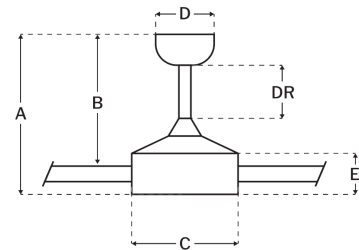

### Measurements

Blade Sweep (in):	52
Downrod Length (in):	6
Height (in):	12.32
Canopy Width (in):	5.91
Product Weight (lbs):	8.91
Lead Wire (in):	76
Carton Length (in):	9.06
Carton Width (in):	9.06
Carton Height (in):	25.51
Carton Cube:	1.21
Carton Weight (lbs):	10.63

### Motor

Motor Material:	Silicon Steel
Motor Technology:	DC
Motor Size (mm):	120x20
Mounting Options:	Flat or Angled Ceiling
Motor Type:	6-Speed Reversible
Indoor/Outdoor Rating:	Indoor

### Blades

Number of Blades:	3
Blades Included:	Yes
Blade Finish:	Brushed Nickel
Optional Blade Finishes:	No
Blade Material:	Plywood
Blade Sweep:	52"
Blade Pitch:	12

### Ceiling Drop Dimensions

A: Total Height w/ 6" Downrod	12.32"
B: Blade to Ceiling Height	10.75"
C: Housing Width	6.89"
D: Canopy Width	5.91"
E: Housing Height	3.94"