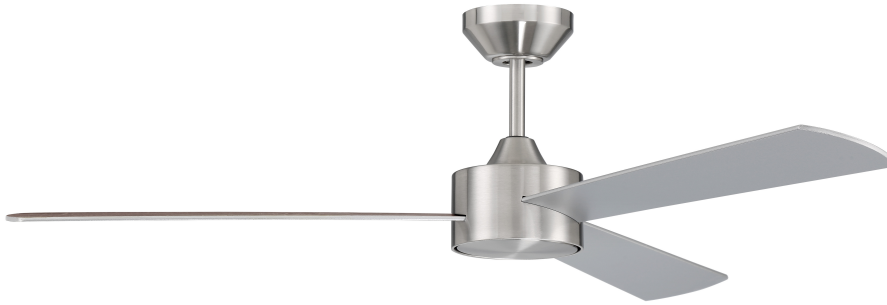

## PRV52BNK3

Provision Indoor 52" Fan  
Brushed Polished Nickel

UPC#647881221577

### Measurements

Blade Sweep (in):	52
Downrod Length (in):	6
Height (in):	12.32
Canopy Width (in):	5.91
Product Weight (lbs):	8.91
Lead Wire (in):	76
Carton Length (in):	9.06
Carton Width (in):	9.06
Carton Height (in):	25.51
Carton Cube:	1.21
Carton Weight (lbs):	10.63

### Motor

Motor Material:	Silicon Steel
Motor Technology:	DC
Motor Size (mm):	120x20
Mounting Options:	Flat or Angled Ceiling
Motor Type:	6-Speed Reversible
Indoor/Outdoor Rating:	Indoor