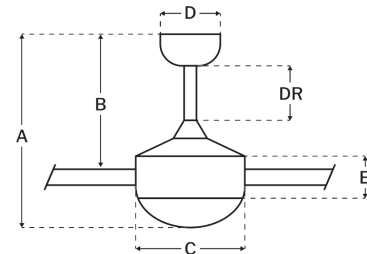

CRAFTMADE™

PRT78FB6

Prost 78" Fan With Optional Light Kit Flat Black

UPC#647881224639

Additional Finishes

PRT78ESP6
PRT78PN6

Measurements

Blade Sweep (in):	78
Downrod Length (in):	12
Height (in):	23.18
Canopy Width (in):	5.75
Product Weight (lbs):	39.68
Lead Wire (in):	80
Carton Length (in):	35.43
Carton Width (in):	14.57
Carton Height (in):	13.19
Carton Cube:	3.94
Carton Weight (lbs):	45.42

Motor

Motor Material:	Silicon Steel
Motor Technology:	DC
Motor Size (mm):	168x30
Mounting Options:	Hangdown Only*
Motor Type:	6-Speed Reversible
Indoor/Outdoor Rating:	Damp

Blades

Number of Blades:	6
Blades Included:	Yes
Blade Finish:	Flat Black
Optional Blade Finishes:	No
Blade Material:	Aluminum
Blade Sweep:	78"
Blade Pitch:	3.5

Warranty

Limited Lifetime Warranty

Ceiling Drop Dimensions

A: Total Height w/ 12" Downrod	23.18"
B: Blade to Ceiling Height	19.29"
C: Housing Width	12.13"
D: Canopy Width	5.75"
E: Housing Height	7.3"

Electrical/Lighting