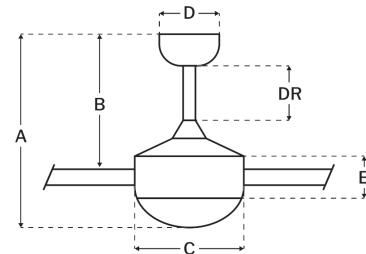

### Measurements

Blade Sweep (in):	144
Downrod Length (in):	24/12
Height (in):	50.5*
Canopy Width (in):	6.65
Product Weight (lbs):	49.52
Lead Wire (in):	80
Carton Length (in):	32.68/67.72
Carton Width (in):	20.08/5.91
Carton Height (in):	13.58/7.68
Total Cube:	6.94***
Carton Weight (lbs):	65.28/13.23

### Motor

Motor Material:	Silicon Steel
Motor Technology:	DC
Motor Size (mm):	190x30
Mounting Options:	Downrod Only**
Motor Type:	6-Speed Reversible
Indoor/Outdoor Rating:	Damp