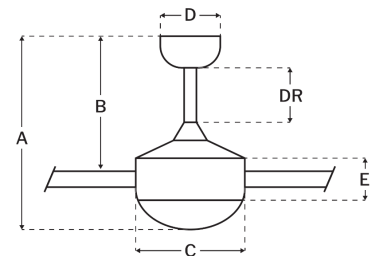

Blade Sweep (in):	120
Downrod Length (in):	12
Height (in):	23.18
Canopy Width (in):	5.75
Product Weight (lbs):	44.09
Lead Wire (in):	80
Carton Length (in):	56.69
Carton Width (in):	14.57
Carton Height (in):	13.19
Carton Cube:	6.3
Carton Weight (lbs):	51.37

Motor

Motor Material:	Silicon Steel
Motor Technology:	DC
Motor Size (mm):	168x30
Mounting Options:	Hangdown Only*
Motor Type:	6-Speed Reversible
Indoor/Outdoor Rating:	Damp

Blades

Number of Blades:	6
Blades Included:	Yes
Blade Finish:	Flat Black
Optional Blade Finishes:	No
Blade Material:	Aluminum
Blade Sweep:	120"
Blade Pitch:	3.5

Warranty

Limited Lifetime Warranty

Ceiling Drop Dimensions

A: Total Height w/ 12" Downrod	23.18"
B: Blade to Ceiling Height	19.29"
C: Housing Width	12.13"
D: Canopy Width	5.75"
E: Housing Height	7.3"

Electrical/Lighting