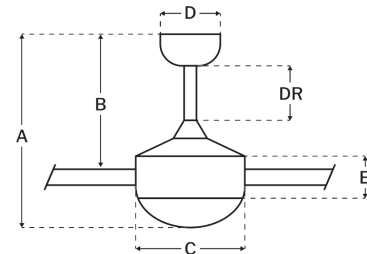

Additional Finishes

PRT102ESP6
PRT102PN6

Measurements

Blade Sweep (in):	102
Downrod Length (in):	12
Height (in):	23.18
Canopy Width (in):	5.75
Product Weight (lbs):	41.89
Lead Wire (in):	80
Carton Length (in):	48.03
Carton Width (in):	14.57
Carton Height (in):	12.4
Carton Cube:	5.02
Carton Weight (lbs):	48.28

Motor

Motor Material:	Silicon Steel
Motor Technology:	DC
Motor Size (mm):	168x30
Mounting Options:	Hangdown Only*
Motor Type:	6-Speed Reversible
Indoor/Outdoor Rating:	Damp

Blades

Number of Blades:	6
Blades Included:	Yes
Blade Finish:	Flat Black
Optional Blade Finishes:	No
Blade Material:	Aluminum
Blade Sweep:	102"
Blade Pitch:	3.5

Warranty

Limited Lifetime Warranty

Ceiling Drop Dimensions

A: Total Height w/ 12" Downrod	23.18"
B: Blade to Ceiling Height	19.29"
C: Housing Width	12.13"
D: Canopy Width	5.75"
E: Housing Height	7.3"

Electrical/Lighting