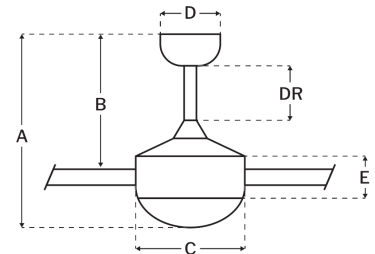

| | |
|-----------------------|-------|
| Blade Sweep (in): | 52 |
| Downrod Length (in): | 6 |
| Height (in): | 17.71 |
| Canopy Width (in): | 5.12 |
| Product Weight (lbs): | 15.87 |
| Lead Wire (in): | 80 |
| Carton Length (in): | 23.23 |
| Carton Width (in): | 12.01 |
| Carton Height (in): | 12.01 |
| Carton Cube: | 1.94 |
| Carton Weight (lbs): | 18.3 |

Motor

| | |
|------------------------|------------------------|
| Motor Material: | Silicon Steel |
| Motor Technology: | AC |
| Motor Size (mm): | 153x15 |
| Mounting Options: | Flat or Angled Ceiling |
| Motor Type: | 4-Speed Reversible |
| Indoor/Outdoor Rating: | Indoor |

Blades

| | |
|--------------------------|-------|
| Number of Blades: | 5 |
| Blades Included: | Yes |
| Blade Finish: | White |
| Optional Blade Finishes: | No |
| Blade Material: | MDF |
| Blade Sweep: | 52" |
| Blade Pitch: | 10.5 |

Warranty

Limited Lifetime Warranty

Ceiling Drop Dimensions

| | |
|-------------------------------|--------|
| A: Total Height w/ 6" Downrod | 17.71" |
| B: Blade to Ceiling Height | 12.99" |
| C: Housing Width | 10.24" |
| D: Canopy Width | 5.12" |
| E: Housing Height | 7.17" |