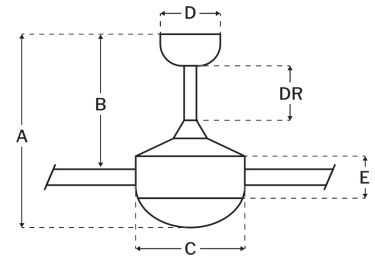

CRAFTMADE™

PHZ52W3

Phaze II 52" 3-Blade Fan With Integrated Light Kit

White

UPC#647881257804

Additional Finishes

PHZ52BNK3
PHZ52BNK3-BNGW
PHZ52FB3

Measurements

Blade Sweep (in):	52
Downrod Length (in):	6
Height (in):	17.71
Canopy Width (in):	5.12
Product Weight (lbs):	14.33
Lead Wire (in):	80
Carton Length (in):	23.23
Carton Width (in):	12.01
Carton Height (in):	12.01
Carton Cube:	1.94
Carton Weight (lbs):	16.76

Energy Guide

Airflow at High Speed:	3711
Energy Guide Airflow:	2682
Energy Guide Watts:	35
Efficiency (CFM/Watt):	77
Est. Yearly Energy Cost:	$10
Certifications:	cETLus
Title 20:	No
Title 24 (JA8):	No
Safety Cable:	Yes

Motor

Motor Material:	Silicon Steel
Motor Technology:	AC
Motor Size (mm):	153x15
Mounting Options:	Flat or Angled Ceiling
Motor Type:	4-Speed Reversible
Indoor/Outdoor Rating:	Indoor

Blades

Number of Blades:	3
Blades Included:	Yes
Blade Finish:	White
Optional Blade Finishes:	No
Blade Material:	MDF
Blade Sweep:	52"
Blade Pitch:	10.5

Warranty

Limited Lifetime Warranty

Ceiling Drop Dimensions

A: Total Height w/ 6" Downrod	17.71"
B: Blade to Ceiling Height	12.99"
C: Housing Width	10.24"
D: Canopy Width	5.12"
E: Housing Height	7.17"

Electrical/Lighting

Amps (High Speed):	0.47
Light Source Type:	LED
Number of Bulbs:	2
Bulbs Included:	Yes
Total Lighting Wattage:	18
Dimmable:	Yes
Delivered Lumens:	955
CRI:	80
Color Temp:	3000K
Lens Type:	Frost White Acrylic
Lens Cover:	No
Uplight:	No
Control Type Included:	CM-7W-LED
Optional Controls:	Available
WiFi Enabled:	No