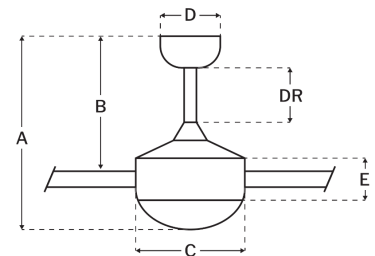

Blade Sweep (in):	52
Downrod Length (in):	6
Height (in):	17.71
Canopy Width (in):	5.12
Product Weight (lbs):	15.87
Lead Wire (in):	80
Carton Length (in):	23.23
Carton Width (in):	12.01
Carton Height (in):	12.01
Carton Cube:	1.94
Carton Weight (lbs):	18.3

Motor

Motor Material:	Silicon Steel
Motor Technology:	AC
Motor Size (mm):	153x15
Mounting Options:	Flat or Angled Ceiling
Motor Type:	4-Speed Reversible
Indoor/Outdoor Rating:	Indoor

Blades

Number of Blades:	5
Blades Included:	Yes
Blade Finish:	Flat Black/Greywood
Optional Blade Finishes:	No
Blade Material:	MDF
Blade Sweep:	52"
Blade Pitch:	10.5

Warranty

Limited Lifetime Warranty

Ceiling Drop Dimensions

A: Total Height w/ 6" Downrod	17.71"
B: Blade to Ceiling Height	12.99"
C: Housing Width	10.24"
D: Canopy Width	5.12"
E: Housing Height	7.17"

Electrical/Lighting