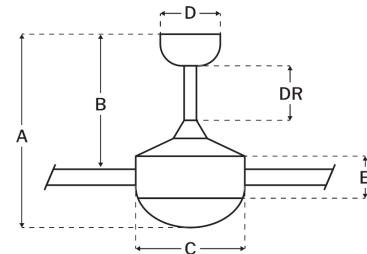

CRAFTMADE™

PHZ52FB4

Phaze II 52" 4-Blade Fan With Integrated Light Kit

Flat Black

UPC#647881257781

Additional Finishes

PHZ52BNK4
PHZ52BNK4-BNGW
PHZ52W4

Measurements

Blade Sweep (in):	52
Downrod Length (in):	6
Height (in):	17.71
Canopy Width (in):	5.12
Product Weight (lbs):	15.87
Lead Wire (in):	80
Carton Length (in):	23.23
Carton Width (in):	12.01
Carton Height (in):	12.01
Carton Cube:	1.94
Carton Weight (lbs):	18.3

Motor

Motor Material:	Silicon Steel
Motor Technology:	AC
Motor Size (mm):	153x15
Mounting Options:	Flat or Angled Ceiling
Motor Type:	4-Speed Reversible
Indoor/Outdoor Rating:	Indoor

Blades

Number of Blades:	4
Blades Included:	Yes
Blade Finish:	Flat Black/Greywood
Optional Blade Finishes:	No
Blade Material:	MDF
Blade Sweep:	52"
Blade Pitch:	10.5

Warranty

Limited Lifetime Warranty

Ceiling Drop Dimensions

A: Total Height w/ 6" Downrod	17.71"
B: Blade to Ceiling Height	12.99"
C: Housing Width	10.24"
D: Canopy Width	5.12"
E: Housing Height	7.17"

Electrical/Lighting