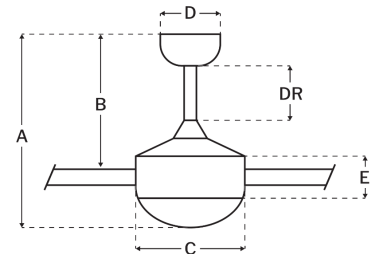

| | |
|-----------------------|-------|
| Blade Sweep (in): | 52 |
| Downrod Length (in): | 6 |
| Height (in): | 17.71 |
| Canopy Width (in): | 5.12 |
| Product Weight (lbs): | 14.33 |
| Lead Wire (in): | 80 |
| Carton Length (in): | 23.23 |
| Carton Width (in): | 12.01 |
| Carton Height (in): | 12.01 |
| Carton Cube: | 1.94 |
| Carton Weight (lbs): | 16.76 |

Motor

| | |
|------------------------|------------------------|
| Motor Material: | Silicon Steel |
| Motor Technology: | AC |
| Motor Size (mm): | 153x15 |
| Mounting Options: | Flat or Angled Ceiling |
| Motor Type: | 4-Speed Reversible |
| Indoor/Outdoor Rating: | Indoor |

Blades

| | |
|--------------------------|---------------------|
| Number of Blades: | 3 |
| Blades Included: | Yes |
| Blade Finish: | Flat Black/Greywood |
| Optional Blade Finishes: | No |
| Blade Material: | MDF |
| Blade Sweep: | 52" |
| Blade Pitch: | 10.5 |

Warranty

Limited Lifetime Warranty

Ceiling Drop Dimensions

| | |
|-------------------------------|--------|
| A: Total Height w/ 6" Downrod | 17.71" |
| B: Blade to Ceiling Height | 12.99" |
| C: Housing Width | 10.24" |
| D: Canopy Width | 5.12" |
| E: Housing Height | 7.17" |