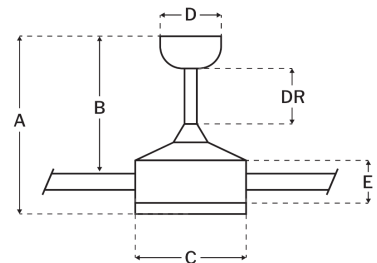

CRAFTMADE™

PHB60SB3

Phoebe 60" Fan With Optional Light Kit Satin Brass

UPC#647881235338

Additional Finishes

PHB60FB3
PHB60FBSB3
PHB60WPLN3

Measurements

Blade Sweep (in):	60
Downrod Length (in):	6
Height (in):	13.74
Canopy Width (in):	5.91
Product Weight (lbs):	11.46
Lead Wire (in):	80
Carton Length (in):	30.91
Carton Width (in):	12.8
Carton Height (in):	7.87
Carton Cube:	1.8
Carton Weight (lbs):	13.89

Motor

Motor Material:	Silicon Steel
Motor Technology:	DC
Motor Size (mm):	100x20
Mounting Options:	Flat or Angled Ceiling
Motor Type:	6-Speed Reversible
Indoor/Outdoor Rating:	Indoor

Blades

Number of Blades:	3
Blades Included:	Yes
Blade Finish:	White
Optional Blade Finishes:	No
Blade Material:	ABS
Blade Sweep:	60"
Blade Pitch:	30

Warranty

Limited Lifetime Warranty

Ceiling Drop Dimensions

A: Total Height w/ 6" Downrod	13.74"
B: Blade to Ceiling Height	11.54"
C: Housing Width	5.83"
D: Canopy Width	5.91"
E: Housing Height	6.35"

Electrical/Lighting