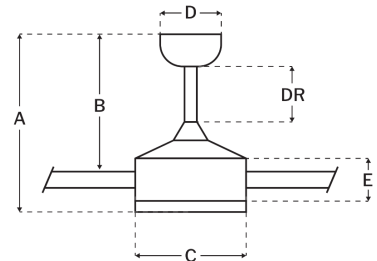

Warranty

Limited Lifetime Warranty

Ceiling Drop Dimensions

A: Total Height w/ 6" Downrod	13.74"
B: Blade to Ceiling Height	11.54"
C: Housing Width	5.83"
D: Canopy Width	5.91"
E: Housing Height	6.35"

Electrical/Lighting

Amps (High Speed):	0.31
Light Source Type:	Integrated LED
Number of Bulbs:	1
Bulbs Included:	Yes
Total Lighting Wattage:	12
Dimmable:	Yes
Delivered Lumens:	645
CRI:	90
Color Temp:	3000K
Lens Type:	Frost White Acrylic
Lens Cover:	Yes
Uplight:	No
Control Type Included:	WIDC Handheld
Optional Controls:	No
WiFi Enabled:	Yes