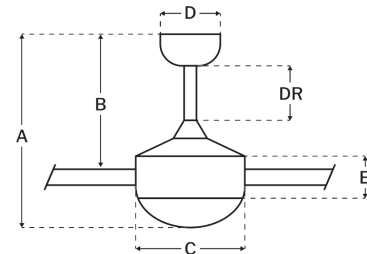

CRAFTMADE™

PHA52W4 Phaze 4 52" Fan With Integrated Light Kit

White

UPC#647881199388

Additional Finishes

PHA52BNK4
PHA52BNK4-BNGW
PHA52ESP4
PHA52FB4

Measurements

Blade Sweep (in):	52
Downrod Length (in):	6
Height (in):	16.73
Canopy Width (in):	5.12
Product Weight (lbs):	14.99
Lead Wire (in):	76
Carton Length (in):	24.25
Carton Width (in):	12.05
Carton Height (in):	12.6
Carton Cube:	2.13
Carton Weight (lbs):	17.53

Motor

Motor Material:	Silicon Steel
Motor Technology:	AC
Motor Size (mm):	153x15
Mounting Options:	Flat or Angled Ceiling
Motor Type:	3-Speed Reversible
Indoor/Outdoor Rating:	Indoor

Blades

Number of Blades:	4
Blades Included:	Yes
Blade Finish:	White
Optional Blade Finishes:	No
Blade Material:	MDF
Blade Sweep:	52"
Blade Pitch:	10.5

Warranty

Limited Lifetime Warranty

Ceiling Drop Dimensions

A: Total Height w/ 6" Downrod	16.73"
B: Blade to Ceiling Height	11.79"
C: Housing Width	10.24"
D: Canopy Width	5.12"
E: Housing Height	8.96"

Electrical/Lighting