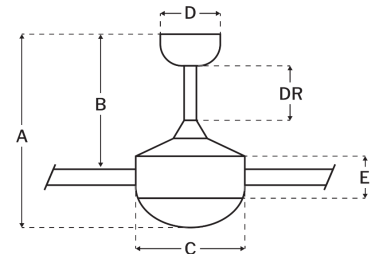

Measurements

Blade Sweep (in):	52
Downrod Length (in):	6
Height (in):	16.73
Canopy Width (in):	5.12
Product Weight (lbs):	14.99
Lead Wire (in):	76
Carton Length (in):	24.25
Carton Width (in):	12.05
Carton Height (in):	12.6
Carton Cube:	2.13
Carton Weight (lbs):	17.53

Energy Guide

Airflow at High Speed:	4047
Energy Guide Airflow:	3088
Energy Guide Watts:	38
Efficiency (CFM/Watt):	81
Est. Yearly Energy Cost:	$11
Certifications:	cETLus
Title 20:	No
Title 24 (JA8):	No
Safety Cable:	Yes

Motor

Motor Material:	Silicon Steel
Motor Technology:	AC
Motor Size (mm):	153x15
Mounting Options:	Flat or Angled Ceiling
Motor Type:	3-Speed Reversible
Indoor/Outdoor Rating:	Indoor

Blades

Number of Blades:	3
Blades Included:	Yes
Blade Finish:	White
Optional Blade Finishes:	No
Blade Material:	MDF
Blade Sweep:	52"
Blade Pitch:	10.5

Warranty

Limited Lifetime Warranty

Ceiling Drop Dimensions

A: Total Height w/ 6" Downrod	16.73"
B: Blade to Ceiling Height	11.79"
C: Housing Width	10.24"
D: Canopy Width	5.12"
E: Housing Height	8.96"

Electrical/Lighting

Amps (High Speed):	0.4
Light Source Type:	LED
Number of Bulbs:	2
Bulbs Included:	Yes
Total Lighting Wattage:	18
Dimmable:	No
Delivered Lumens:	943
CRI:	80
Color Temp:	3000K
Lens Type:	Frost White Acrylic
Lens Cover:	N/A
Uplight:	No
Control Type Included:	Pull Chain
Optional Controls:	Available
WiFi Enabled:	No