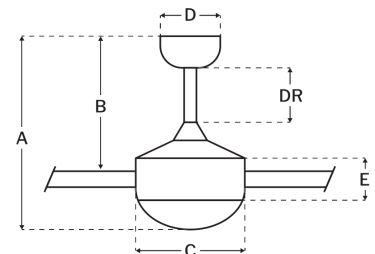

### Measurements

Blade Sweep (in):	52
Downrod Length (in):	6
Height (in):	16.73
Canopy Width (in):	5.12
Product Weight (lbs):	14.99
Lead Wire (in):	76
Carton Length (in):	24.25
Carton Width (in):	12.05
Carton Height (in):	12.6
Carton Cube:	2.13
Carton Weight (lbs):	18.87

### Motor

Motor Material:	Silicon Steel
Motor Technology:	AC
Motor Size (mm):	153x15
Mounting Options:	Flat or Angled Ceiling
Motor Type:	3-Speed Reversible
Indoor/Outdoor Rating:	Indoor

### Ceiling Drop Dimensions

A: Total Height w/ 6" Downrod	16.73"
B: Blade to Ceiling Height	11.79"
C: Housing Width	10.24"
D: Canopy Width	5.12"
E: Housing Height	8.96"