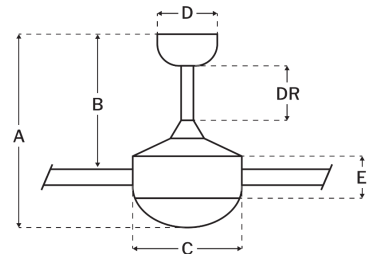

CRAFTMADE™

PHA52FB4 Phaze 4 52" Fan With Integrated Light Kit

Flat Black
UPC#647881217532

Additional Finishes

PHA52BNK4
PHA52BNK4-BNGW
PHA52ESP4
PHA52W4

Measurements

Blade Sweep (in):	52
Downrod Length (in):	6
Height (in):	16.73
Canopy Width (in):	5.12
Product Weight (lbs):	14.99
Lead Wire (in):	76
Carton Length (in):	24.25
Carton Width (in):	12.05
Carton Height (in):	12.6
Carton Cube:	2.13
Carton Weight (lbs):	17.53

Motor

Motor Material:	Silicon Steel
Motor Technology:	AC
Motor Size (mm):	153x15
Mounting Options:	Flat or Angled Ceiling
Motor Type:	3-Speed Reversible
Indoor/Outdoor Rating:	Indoor

Blades

Number of Blades:	4
Blades Included:	Yes
Blade Finish:	Flat Black/Greywood
Optional Blade Finishes:	No
Blade Material:	MDF
Blade Sweep:	52"
Blade Pitch:	10.5

Warranty

Limited Lifetime Warranty

Ceiling Drop Dimensions

A: Total Height w/ 6" Downrod	16.73"
B: Blade to Ceiling Height	11.79"
C: Housing Width	10.24"
D: Canopy Width	5.12"
E: Housing Height	8.96"

Electrical/Lighting