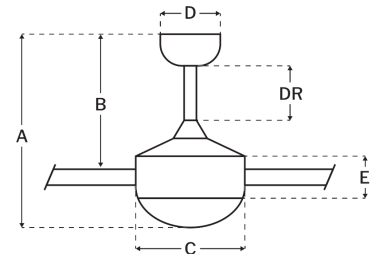

### Measurements

Blade Sweep (in):	52
Downrod Length (in):	6
Height (in):	16.73
Canopy Width (in):	5.12
Product Weight (lbs):	14.99
Lead Wire (in):	76
Carton Length (in):	24.25
Carton Width (in):	12.05
Carton Height (in):	12.6
Carton Cube:	2.13
Carton Weight (lbs):	17.53