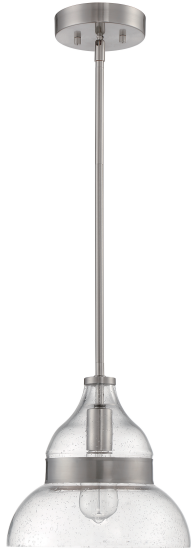

### Smyth 1 Light Mini Pendant

Brushed Polished Nickel

UPC#647881217099

#### Additional Finishes

P960FB1

#### Measurements

Length (in):	N/A
Width (in):	10.5
Height (in):	10.75
Extension (in):	N/A
Downrod/Chain Length (in):	42*
Leadwire (in):	120
Product Weight (lbs):	5.05
Carton Length (in):	13
Carton Width (in):	13
Carton Height (in):	14.25
Carton Cube:	1.39
Carton Weight (lbs):	6.7
Oversize:	No

#### Fixture

Mounting Method:	Downrod Only
Mounting Location:	Indoor
Body Material:	Steel
Up/Down Mount:	N/A