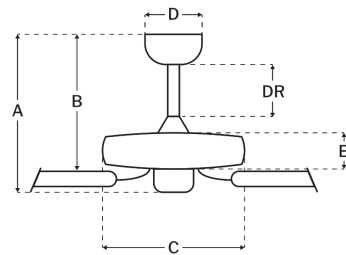

Measurements

Blade Sweep (in):	52
Downrod Length (in):	4
Height (in):	13.52
Canopy Width (in):	5.51
Product Weight (lbs):	14.01
Lead Wire (in):	76
Carton Length (in):	20.75
Carton Width (in):	13
Carton Height (in):	11.25
Carton Cube:	1.76
Carton Weight (lbs):	16.06

Motor

Motor Material:	Silicon Steel
Motor Technology:	AC
Motor Size (mm):	153x13
Mounting Options:	Flat or Angled Ceiling
Motor Type:	3-Speed Reversible
Indoor/Outdoor Rating:	Indoor

Blades

Number of Blades:	5
Blades Included:	Yes
Blade Finish:	White/Washed Oak
Optional Blade Finishes:	No
Blade Material:	MDF
Blade Sweep:	52"
Blade Pitch:	11.5

Warranty

Limited Lifetime Warranty

Ceiling Drop Dimensions

A: Total Height w/ 4" Downrod	13.52"
B: Blade to Ceiling Height	11.25"
C: Housing Width	11.56"
D: Canopy Width	5.51"
E: Housing Height	4.54"

Electrical/Lighting