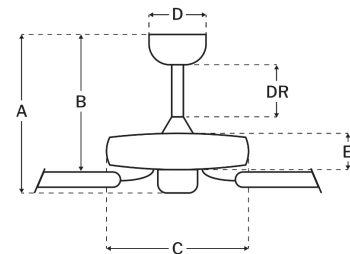

Measurements

Blade Sweep (in):	52
Downrod Length (in):	4
Height (in):	13.52
Canopy Width (in):	5.51
Product Weight (lbs):	14.01
Lead Wire (in):	76
Carton Length (in):	20.75
Carton Width (in):	13
Carton Height (in):	11.25
Carton Cube:	1.76
Carton Weight (lbs):	16.06

Motor

Motor Material:	Silicon Steel
Motor Technology:	AC
Motor Size (mm):	153x13
Mounting Options:	Flat or Angled Ceiling
Motor Type:	3-Speed Reversible
Indoor/Outdoor Rating:	Indoor

Blades

Number of Blades:	5
Blades Included:	Yes
Blade Finish:	White/Washed Oak
Optional Blade Finishes:	No
Blade Material:	MDF
Blade Sweep:	52"
Blade Pitch:	11.5

Warranty

Limited Lifetime Warranty

Ceiling Drop Dimensions

A: Total Height w/ 4" Downrod	13.52"
B: Blade to Ceiling Height	11.25"
C: Housing Width	11.56"
D: Canopy Width	5.51"
E: Housing Height	4.54"

Electrical/Lighting