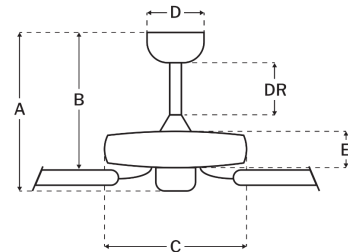

### Measurements

Blade Sweep (in):	52
Downrod Length (in):	4
Height (in):	13.52
Canopy Width (in):	5.51
Product Weight (lbs):	14.01
Lead Wire (in):	76
Carton Length (in):	20.75
Carton Width (in):	13
Carton Height (in):	11.25
Carton Cube:	1.76
Carton Weight (lbs):	16.06