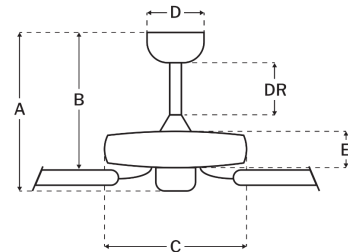

Measurements

Blade Sweep (in):	52
Downrod Length (in):	4
Height (in):	13.52
Canopy Width (in):	5.51
Product Weight (lbs):	14.01
Lead Wire (in):	76
Carton Length (in):	20.75
Carton Width (in):	13
Carton Height (in):	11.25
Carton Cube:	1.76
Carton Weight (lbs):	16.06

Motor

Motor Material:	Silicon Steel
Motor Technology:	AC
Motor Size (mm):	153x13
Mounting Options:	Flat or Angled Ceiling
Motor Type:	3-Speed Reversible
Indoor/Outdoor Rating:	Indoor

Blades

Number of Blades:	5
Blades Included:	Yes
Blade Finish:	Flat Black/Greywood
Optional Blade Finishes:	No
Blade Material:	MDF
Blade Sweep:	52"
Blade Pitch:	11.5

Warranty

Limited Lifetime Warranty

Ceiling Drop Dimensions

A: Total Height w/ 4" Downrod	13.52"
B: Blade to Ceiling Height	11.25"
C: Housing Width	11.56"
D: Canopy Width	5.51"
E: Housing Height	4.54"

Electrical/Lighting