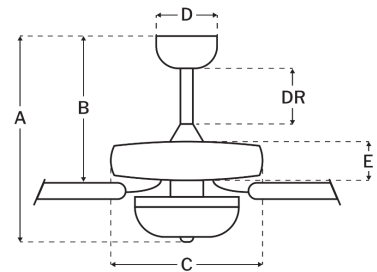

Measurements

Blade Sweep (in):	52
Downrod Length (in):	4
Height (in):	17.97
Canopy Width (in):	5.12
Product Weight (lbs):	16.2
Lead Wire (in):	76
Carton Length (in):	25.12
Carton Width (in):	12.83
Carton Height (in):	10.75
Carton Cube:	2.01
Carton Weight (lbs):	19

Motor

Motor Material:	Silicon Steel
Motor Technology:	AC
Motor Size (mm):	153x13
Mounting Options:	Flat or Angled Ceiling
Motor Type:	3-Speed Reversible
Indoor/Outdoor Rating:	Indoor

Blades

Number of Blades:	5
Blades Included:	Yes
Blade Finish:	White/Washed Oak
Optional Blade Finishes:	No
Blade Material:	MDF
Blade Sweep:	52"
Blade Pitch:	11.5

Warranty

Limited Lifetime Warranty

Ceiling Drop Dimensions

A: Total Height w/ 4" Downrod	17.97"
B: Blade to Ceiling Height	11.25"
C: Housing Width	11.56"
D: Canopy Width	5.12"
E: Housing Height	4.54"

Electrical/Lighting