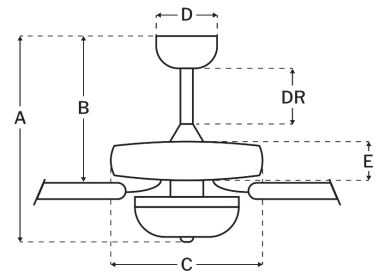

Measurements

Blade Sweep (in):	52
Downrod Length (in):	4
Height (in):	17.97
Canopy Width (in):	5.12
Product Weight (lbs):	16.2
Lead Wire (in):	76
Carton Length (in):	25.12
Carton Width (in):	12.83
Carton Height (in):	10.75
Carton Cube:	2.01
Carton Weight (lbs):	19

Motor

Motor Material:	Silicon Steel
Motor Technology:	AC
Motor Size (mm):	153x13
Mounting Options:	Flat or Angled Ceiling
Motor Type:	3-Speed Reversible
Indoor/Outdoor Rating:	Indoor

Blades

Number of Blades:	5
Blades Included:	Yes
Blade Finish:	Flat Black/Greywood
Optional Blade Finishes:	No
Blade Material:	MDF
Blade Sweep:	52"
Blade Pitch:	11.5

Warranty

Limited Lifetime Warranty

Ceiling Drop Dimensions

A: Total Height w/ 4" Downrod	17.97"
B: Blade to Ceiling Height	11.25"
C: Housing Width	11.56"
D: Canopy Width	5.12"
E: Housing Height	4.54"

Electrical/Lighting