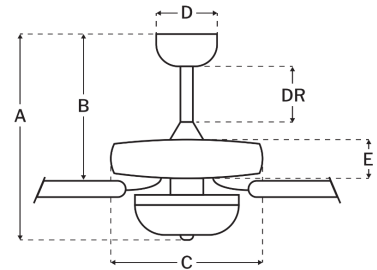

Measurements

Blade Sweep (in):	52
Downrod Length (in):	4
Height (in):	17.97
Canopy Width (in):	5.12
Product Weight (lbs):	16.2
Lead Wire (in):	76
Carton Length (in):	25.12
Carton Width (in):	12.83
Carton Height (in):	10.75
Carton Cube:	2.01
Carton Weight (lbs):	19

Motor

Motor Material:	Silicon Steel
Motor Technology:	AC
Motor Size (mm):	153x13
Mounting Options:	Flat or Angled Ceiling
Motor Type:	3-Speed Reversible
Indoor/Outdoor Rating:	Indoor

Blades

Number of Blades:	5
Blades Included:	Yes
Blade Finish:	Espresso/Walnut
Optional Blade Finishes:	No
Blade Material:	MDF
Blade Sweep:	52"
Blade Pitch:	11.5

Warranty

Limited Lifetime Warranty

Ceiling Drop Dimensions

A: Total Height w/ 4" Downrod	17.97"
B: Blade to Ceiling Height	11.25"
C: Housing Width	11.56"
D: Canopy Width	5.12"
E: Housing Height	4.54"

Electrical/Lighting