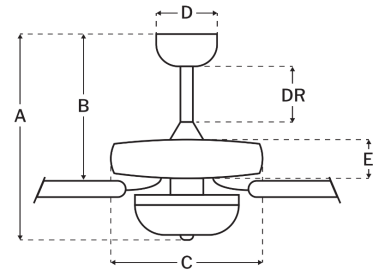

Measurements

Blade Sweep (in):	52
Downrod Length (in):	4
Height (in):	17.97
Canopy Width (in):	5.12
Product Weight (lbs):	16.2
Lead Wire (in):	76
Carton Length (in):	25.12
Carton Width (in):	12.83
Carton Height (in):	10.75
Carton Cube:	2.01
Carton Weight (lbs):	19

Motor

Motor Material:	Silicon Steel
Motor Technology:	AC
Motor Size (mm):	153x13
Mounting Options:	Flat or Angled Ceiling
Motor Type:	3-Speed Reversible
Indoor/Outdoor Rating:	Indoor

Blades

Number of Blades:	5
Blades Included:	Yes
Blade Finish:	Walnut/Greywood
Optional Blade Finishes:	No
Blade Material:	MDF
Blade Sweep:	52"
Blade Pitch:	11.5

Warranty

Limited Lifetime Warranty

Ceiling Drop Dimensions

A: Total Height w/ 4" Downrod	17.97"
B: Blade to Ceiling Height	11.25"
C: Housing Width	11.56"
D: Canopy Width	5.12"
E: Housing Height	4.54"

Electrical/Lighting