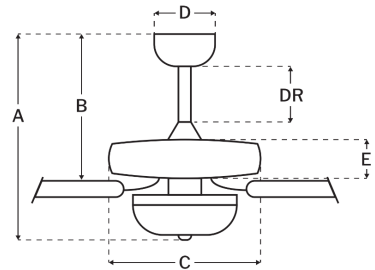

CRAFTMADE™

P119ESP5-52ESPWLN

Pro Plus 119 52" Fan With Optional Light Kit Espresso

UPC#647881220068

Additional Finishes

P119BN5-52BNGW
P119BNK5-52DWGWN
P119FB5-52FBGW

Measurements

Blade Sweep (in):	52
Downrod Length (in):	4
Height (in):	16.3
Canopy Width (in):	5.51
Product Weight (lbs):	16.34
Lead Wire (in):	76
Carton Length (in):	21.57
Carton Width (in):	12.83
Carton Height (in):	10.94
Carton Cube:	1.75
Carton Weight (lbs):	18.48

Motor

Motor Material:	Silicon Steel
Motor Technology:	AC
Motor Size (mm):	153x13
Mounting Options:	Flat or Angled Ceiling
Motor Type:	3-Speed Reversible
Indoor/Outdoor Rating:	Indoor

Blades

Number of Blades:	5
Blades Included:	Yes
Blade Finish:	Espresso/Walnut
Optional Blade Finishes:	No
Blade Material:	MDF
Blade Sweep:	52"
Blade Pitch:	11.5

Warranty

Limited Lifetime Warranty

Ceiling Drop Dimensions

A: Total Height w/ 4" Downrod	16.3"
B: Blade to Ceiling Height	11.25"
C: Housing Width	11.56"
D: Canopy Width	5.51"
E: Housing Height	4.54"

Electrical/Lighting