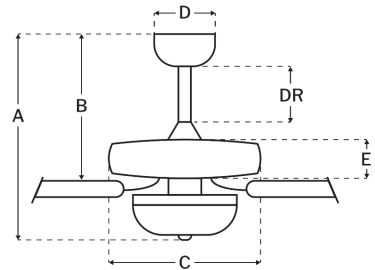

CRAFTMADE™

P119BNK5-52DWGWN

Pro Plus 119 52" Fan With Optional Light Kit Brushed Polished Nickel

UPC#647881220051

Additional Finishes

P119BN5-52BNGW
P119ESP5-52ESPWLN
P119FB5-52FBGW

Measurements

Blade Sweep (in):	52
Downrod Length (in):	4
Height (in):	16.3
Canopy Width (in):	5.51
Product Weight (lbs):	16.34
Lead Wire (in):	76
Carton Length (in):	21.57
Carton Width (in):	12.83
Carton Height (in):	10.94
Carton Cube:	1.75
Carton Weight (lbs):	18.48

Motor

Motor Material:	Silicon Steel
Motor Technology:	AC
Motor Size (mm):	153x13
Mounting Options:	Flat or Angled Ceiling
Motor Type:	3-Speed Reversible
Indoor/Outdoor Rating:	Indoor

Blades

Number of Blades:	5
Blades Included:	Yes
Blade Finish:	Driftwood/Grey Walnut
Optional Blade Finishes:	No
Blade Material:	MDF
Blade Sweep:	52"
Blade Pitch:	11.5

Warranty

Limited Lifetime Warranty

Ceiling Drop Dimensions

A: Total Height w/ 4" Downrod	16.3"
B: Blade to Ceiling Height	11.25"
C: Housing Width	11.56"
D: Canopy Width	5.51"
E: Housing Height	4.54"

Electrical/Lighting