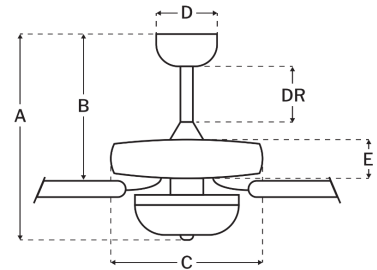

CRAFTMADE™

P119BN5-52BNGW

Pro Plus 119 52" Fan With Optional Light Kit Brushed Satin Nickel

UPC#647881220044

Additional Finishes

P119BNK5-52DWGWN
P119ESP5-52ESPWLN
P119FB5-52FBGW

Measurements

Blade Sweep (in):	52
Downrod Length (in):	4
Height (in):	16.3
Canopy Width (in):	5.51
Product Weight (lbs):	16.34
Lead Wire (in):	76
Carton Length (in):	21.57
Carton Width (in):	12.83
Carton Height (in):	10.94
Carton Cube:	1.75
Carton Weight (lbs):	18.48

Motor

Motor Material:	Silicon Steel
Motor Technology:	AC
Motor Size (mm):	153x13
Mounting Options:	Flat or Angled Ceiling
Motor Type:	3-Speed Reversible
Indoor/Outdoor Rating:	Indoor

Blades

Number of Blades:	5
Blades Included:	Yes
Blade Finish:	Brushed Nickel/Greywood
Optional Blade Finishes:	No
Blade Material:	MDF
Blade Sweep:	52"
Blade Pitch:	11.5

Warranty

Limited Lifetime Warranty

Ceiling Drop Dimensions

A: Total Height w/ 4" Downrod	16.3"
B: Blade to Ceiling Height	11.25"
C: Housing Width	11.56"
D: Canopy Width	5.51"
E: Housing Height	4.54"

Electrical/Lighting