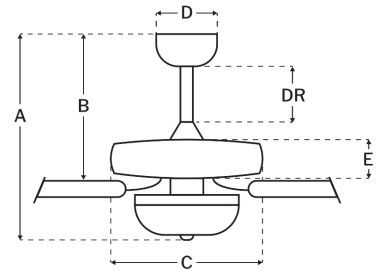

### Measurements

Blade Sweep (in):	52
Downrod Length (in):	4
Height (in):	19.16
Canopy Width (in):	5.51
Product Weight (lbs):	18.48
Lead Wire (in):	76
Carton Length (in):	24.33
Carton Width (in):	12.83
Carton Height (in):	11.54
Carton Cube:	2.08
Carton Weight (lbs):	21.12

### Motor

Motor Material:	Silicon Steel
Motor Technology:	AC
Motor Size (mm):	153x13
Mounting Options:	Flat or Angled Ceiling
Motor Type:	3-Speed Reversible
Indoor/Outdoor Rating:	Indoor

### Blades

Number of Blades:	5
Blades Included:	Yes
Blade Finish:	Flat Black/Greywood
Optional Blade Finishes:	No
Blade Material:	MDF
Blade Sweep:	52"
Blade Pitch:	11.5

### Ceiling Drop Dimensions

A: Total Height w/ 4" Downrod	19.16"
B: Blade to Ceiling Height	11.25"
C: Housing Width	11.56"
D: Canopy Width	5.51"
E: Housing Height	4.54"