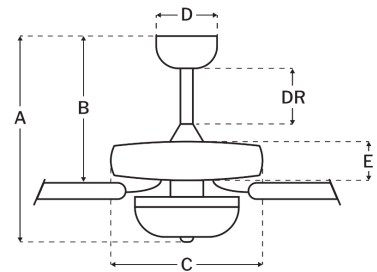

Blade Sweep (in):	52
Downrod Length (in):	4
Height (in):	19.16
Canopy Width (in):	5.51
Product Weight (lbs):	18.48
Lead Wire (in):	76
Carton Length (in):	24.33
Carton Width (in):	12.83
Carton Height (in):	11.54
Carton Cube:	2.08
Carton Weight (lbs):	21.12

Motor

Motor Material:	Silicon Steel
Motor Technology:	AC
Motor Size (mm):	153x13
Mounting Options:	Flat or Angled Ceiling
Motor Type:	3-Speed Reversible
Indoor/Outdoor Rating:	Indoor

Blades

Number of Blades:	5
Blades Included:	Yes
Blade Finish:	Flat Black/Greywood
Optional Blade Finishes:	No
Blade Material:	MDF
Blade Sweep:	52"
Blade Pitch:	11.5

Warranty

Limited Lifetime Warranty

Ceiling Drop Dimensions

A: Total Height w/ 4" Downrod	19.16"
B: Blade to Ceiling Height	11.25"
C: Housing Width	11.56"
D: Canopy Width	5.51"
E: Housing Height	4.54"

Electrical/Lighting