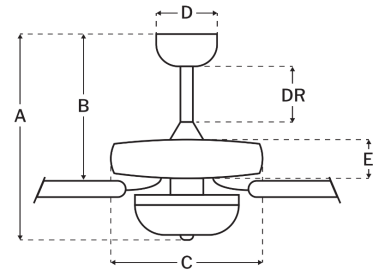

Blade Sweep (in):	52
Downrod Length (in):	4
Height (in):	19.16
Canopy Width (in):	5.51
Product Weight (lbs):	18.48
Lead Wire (in):	76
Carton Length (in):	24.33
Carton Width (in):	12.83
Carton Height (in):	11.54
Carton Cube:	2.08
Carton Weight (lbs):	21.12

Motor

Motor Material:	Silicon Steel
Motor Technology:	AC
Motor Size (mm):	153x13
Mounting Options:	Flat or Angled Ceiling
Motor Type:	3-Speed Reversible
Indoor/Outdoor Rating:	Indoor

Blades

Number of Blades:	5
Blades Included:	Yes
Blade Finish:	Espresso/Walnut
Optional Blade Finishes:	No
Blade Material:	MDF
Blade Sweep:	52"
Blade Pitch:	11.5

Warranty

Limited Lifetime Warranty

Ceiling Drop Dimensions

A: Total Height w/ 4" Downrod	19.16"
B: Blade to Ceiling Height	11.25"
C: Housing Width	11.56"
D: Canopy Width	5.51"
E: Housing Height	4.54"

Electrical/Lighting